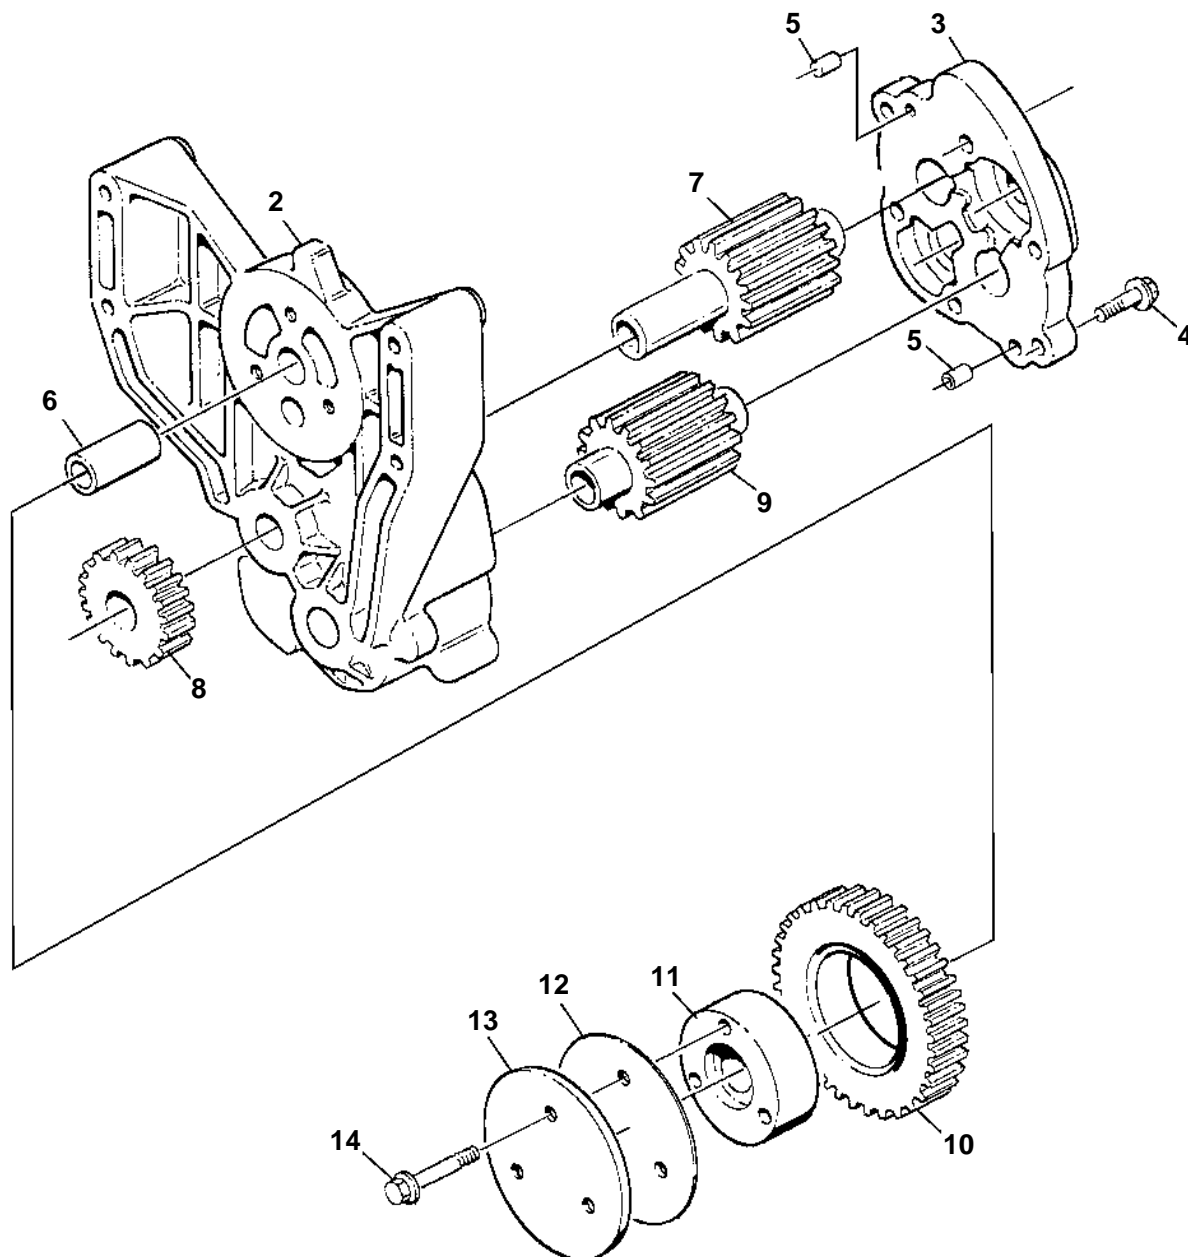

TWD1240VE, TAD1241VE, TAD1242VE, TAD1250VE, TAD1251VE, TAD1252VE

1

TWD1240VE, TAD1241VE, TAD1242VE, TAD1250VE, TAD1251VE, TAD1252VE

REF	PART NO.	QTY	DESCRIPTION
1	8170261	1	Oil pump
2		1	· Oil pump housing
3		1	· Cover
4	946470	2	· Flange screw
5	422426	2	· Pin
6		1	· Pin
7		1	· Shaft, with gear
8		1	· Gear
9		1	· Shaft, with gear
10		1	· Idler gear
11		1	· Hub
12		1	· Bearing shield
13		1	· Thrust washer
14	948217	3	· Flange screw